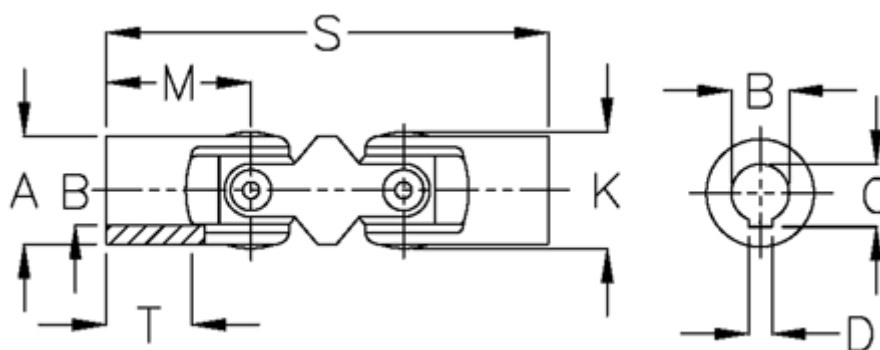

Data Sheet

Article number: 07763303

Description: Double cross joint w/slide bearing
0.763.303

Measures

A	= 63	T = 50
B H7	= 40	
C	= 43.3	
D	= 12	
K	= 65.0	
M	= 83	
MD max N m	= 450	
s	= 238	